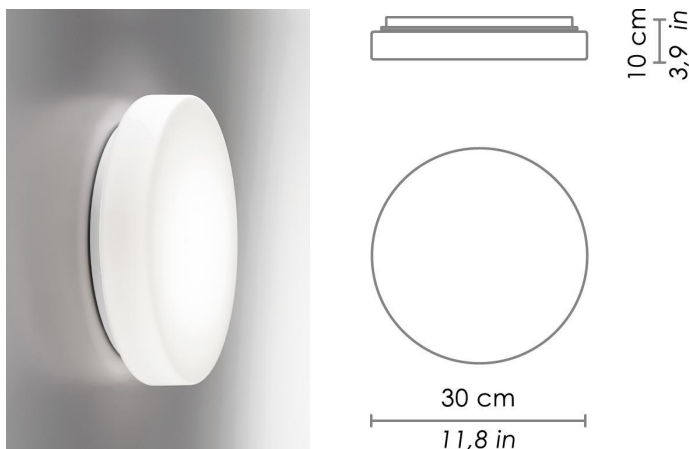

DRUM BAYONET

WALL

Wall-ceiling lamps with diffuser in mouth-blown, satin-finish opal triplex glass, and white painted metal frame. Twist-lock system for the glass component. The product is suitable for indoor use only.

CODE COLOR

ZA-LD891013-

White

DIMENSIONS AND HOLES

Dimensions

Ø 30 cm / Ø 11,8 in

ILLUMINOTECHNICAL SPECIFICATIONS

| | |
|--------------------|----------------------------|
| Source | LED |
| Power LED | 10,5 W |
| Total Watt | 12,5 W |
| Lumen LED board | 1350 lm |
| Lumen lamp | 1110 lm |
| Beam angle | 130° |
| Colour temperature | 3000 K |
| CRI | >90 |
| Dimmer | TRIAC |
| Lamp life | Minimum 2 years guaranteed |